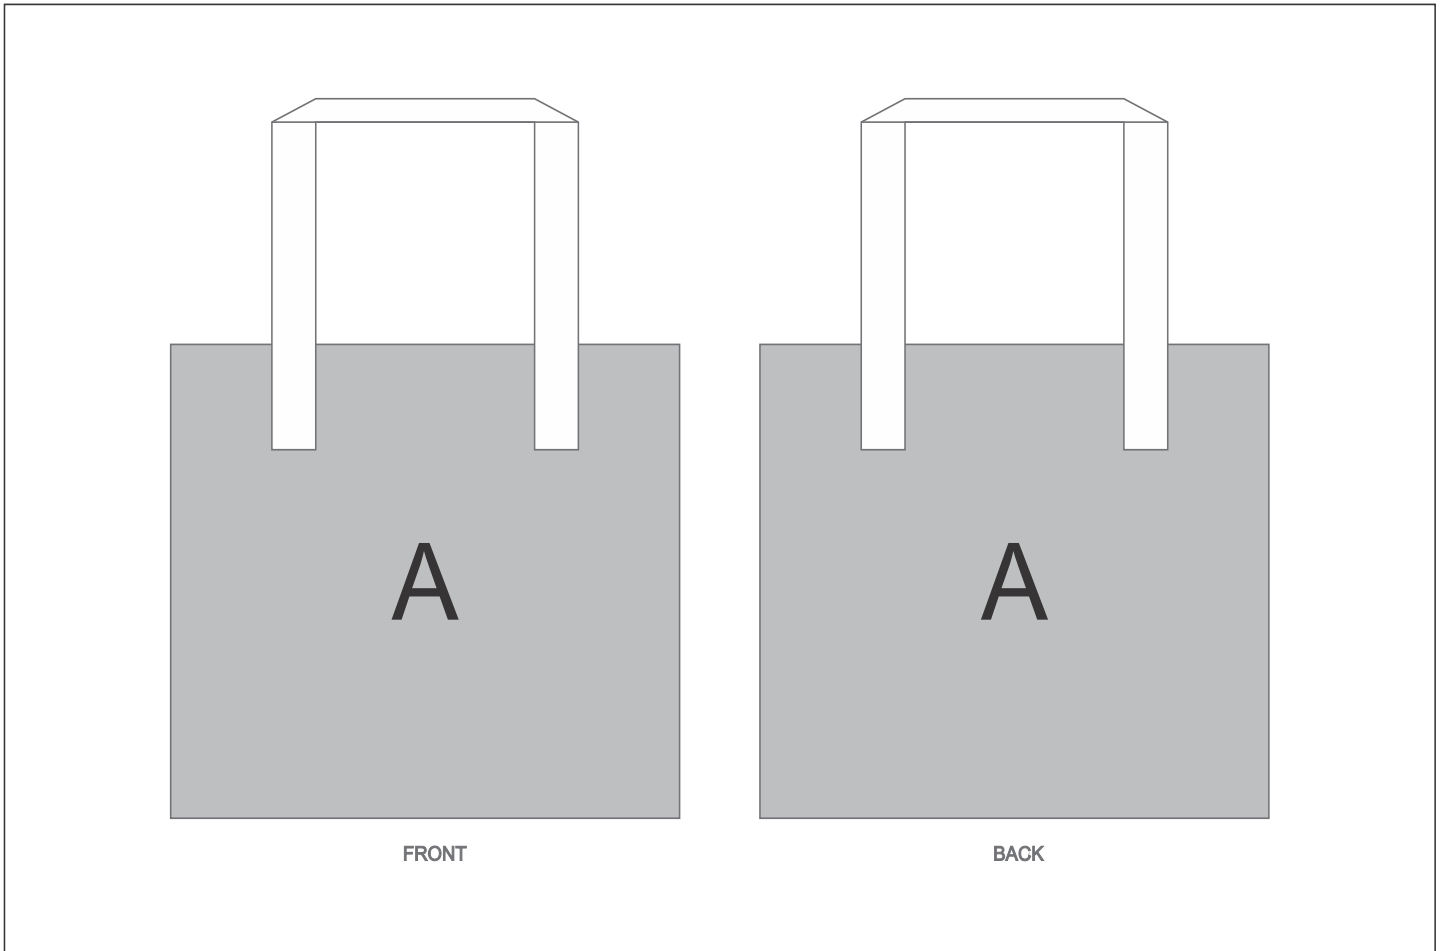

# SG-HP-120-G

PPS Hoppla Sunset Beach Bag

## Need to know:

Includes 1-Position Sublimation (setup fees apply)

- Please Note: We cannot guarantee 100% logo Alignment on all Brandable Panels.

## Branding Options:

Position	Branding Method (Branding Code)	No. of Colours	Dimension
A	Custom Sublimation A (CPSUB-A)	Full Colour	690mm wide x 1080mm high